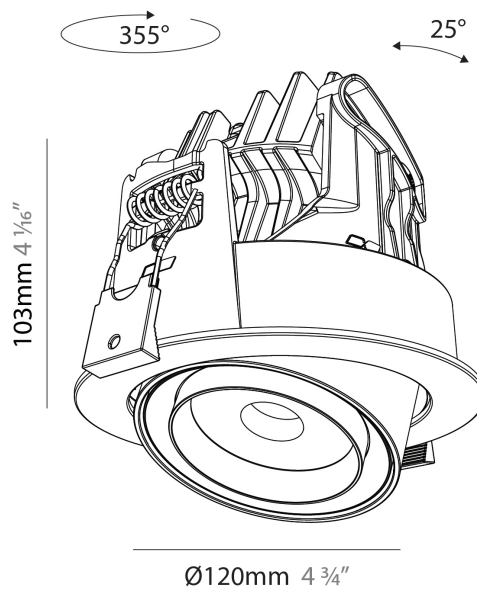

GENERAL

Series: Centriq
Subseries: Centriq Round Flex Adjustable
Brand: Prolicht
Division: Architectural
Mounting Type: Recessed
Mounting Location: Ceiling
Subcategory: Spots

PHYSICAL

Shape: Cylinder
Diameter (mm): 120
Diameter (in): 4 ¾
Height (mm): 105
Height (in): 4 ⅛
Min. Recessing Depth (mm): 120
Min. Recessing Depth (in): 4 ¾
Light Distribution: Adjustable / Direct
Weight (kg): 0.666
Fixture Finish: SSR / BKV / CWI / CRY / HAB / UFT / ITA / RUA / FTG / MYG / LOD / PUS / FRO / FUP / KIA / POP / BLS / SPG / MEY / GOH / GUM / CHC / COM / ABZ / JAG / OBR / MOS / ROR
Fixture Material: Aluminum
Cut-out Measurements: Dia. 112mm / 4 7/16"

ELECTRICAL

Lamp Type: LED (Zhaga Standard)
Input Wattage (W): 8.2
Total Output Wattage (W): 7.3
Dimming: Dali Dimming
Driver Included: No
Driver Location: Remote
Driver Type: Constant Current - Universal
Driver Class: Class 2
Input Voltage (V): 120 - 277
Constant Current (MA): 200

LED

Color Temperature (°K): 2700-6500 Tunable White
Max. Delivered Lumen (lm): 391 - 451
Nominal Lumen (lm): 576 - 664
CRI: >90 CRI
Lamp Life (hrs): 50000

OPTICAL

Beam Angle: 14 - 46
Adjustability: Rotational 350° / Tilt 25°

RATINGS AND CERTIFICATIONS

Certified By: CSA Certified to UL and CSA Standards
IP rating: IP20